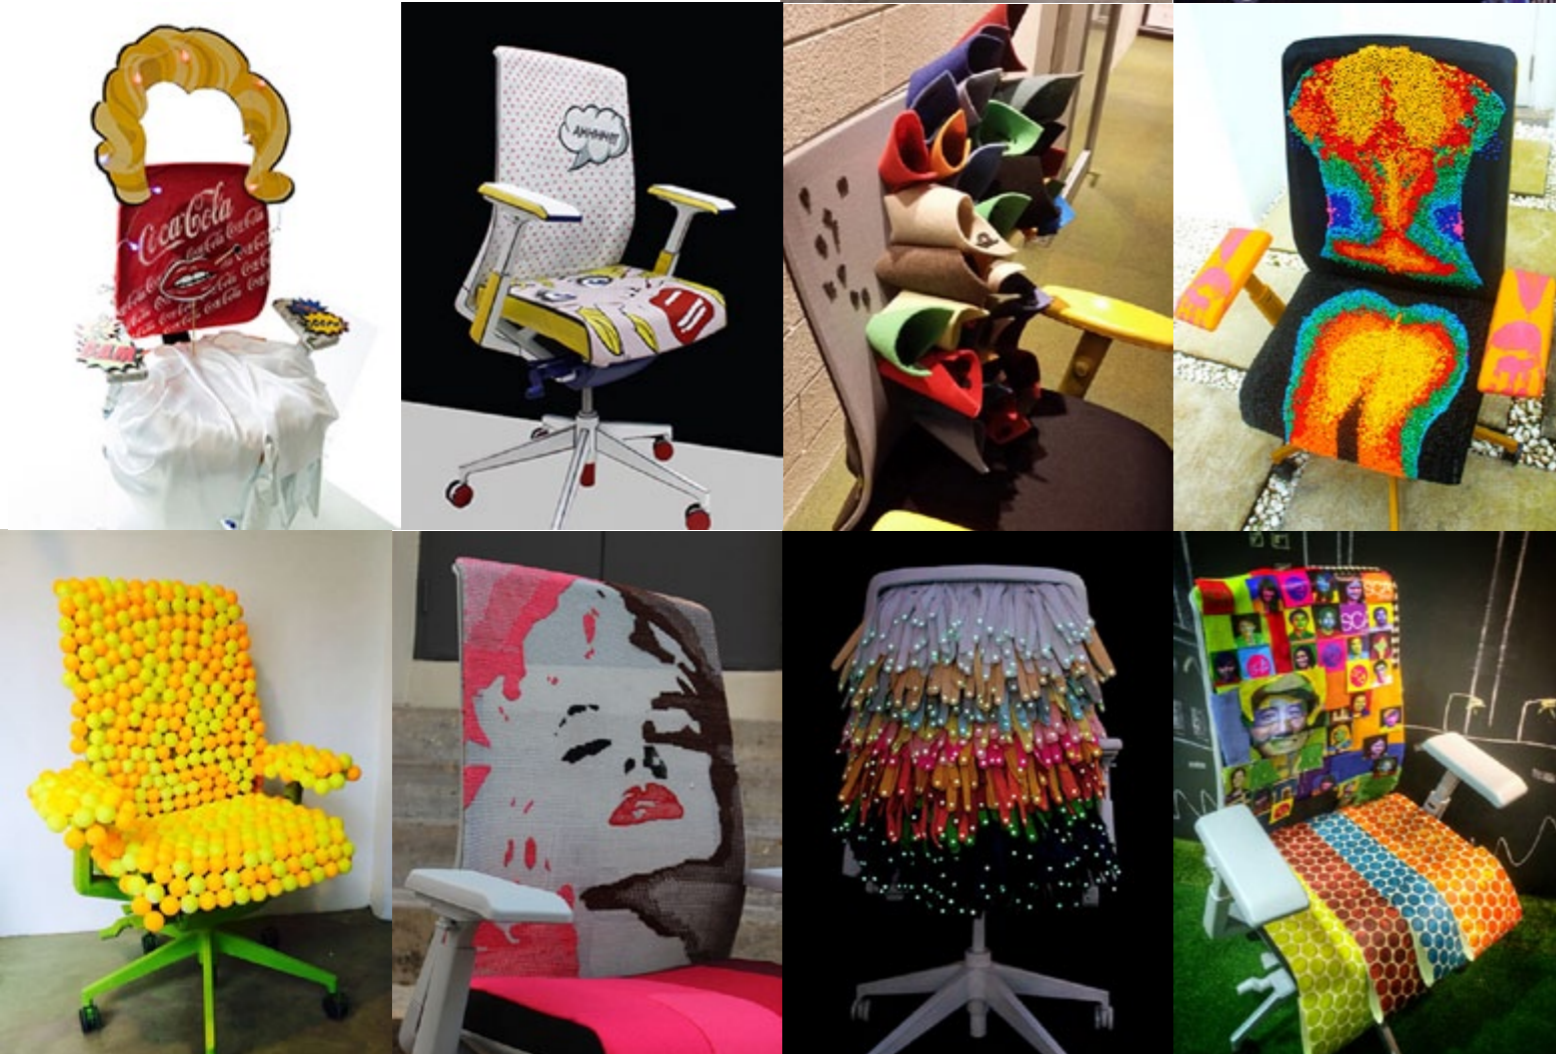

POP ART CHAIR CONTEST SINGAPORE

Design firms in Singapore competed on creativity to win an iconic Mama Bear Chair from Matzform. [See the results here!](#)