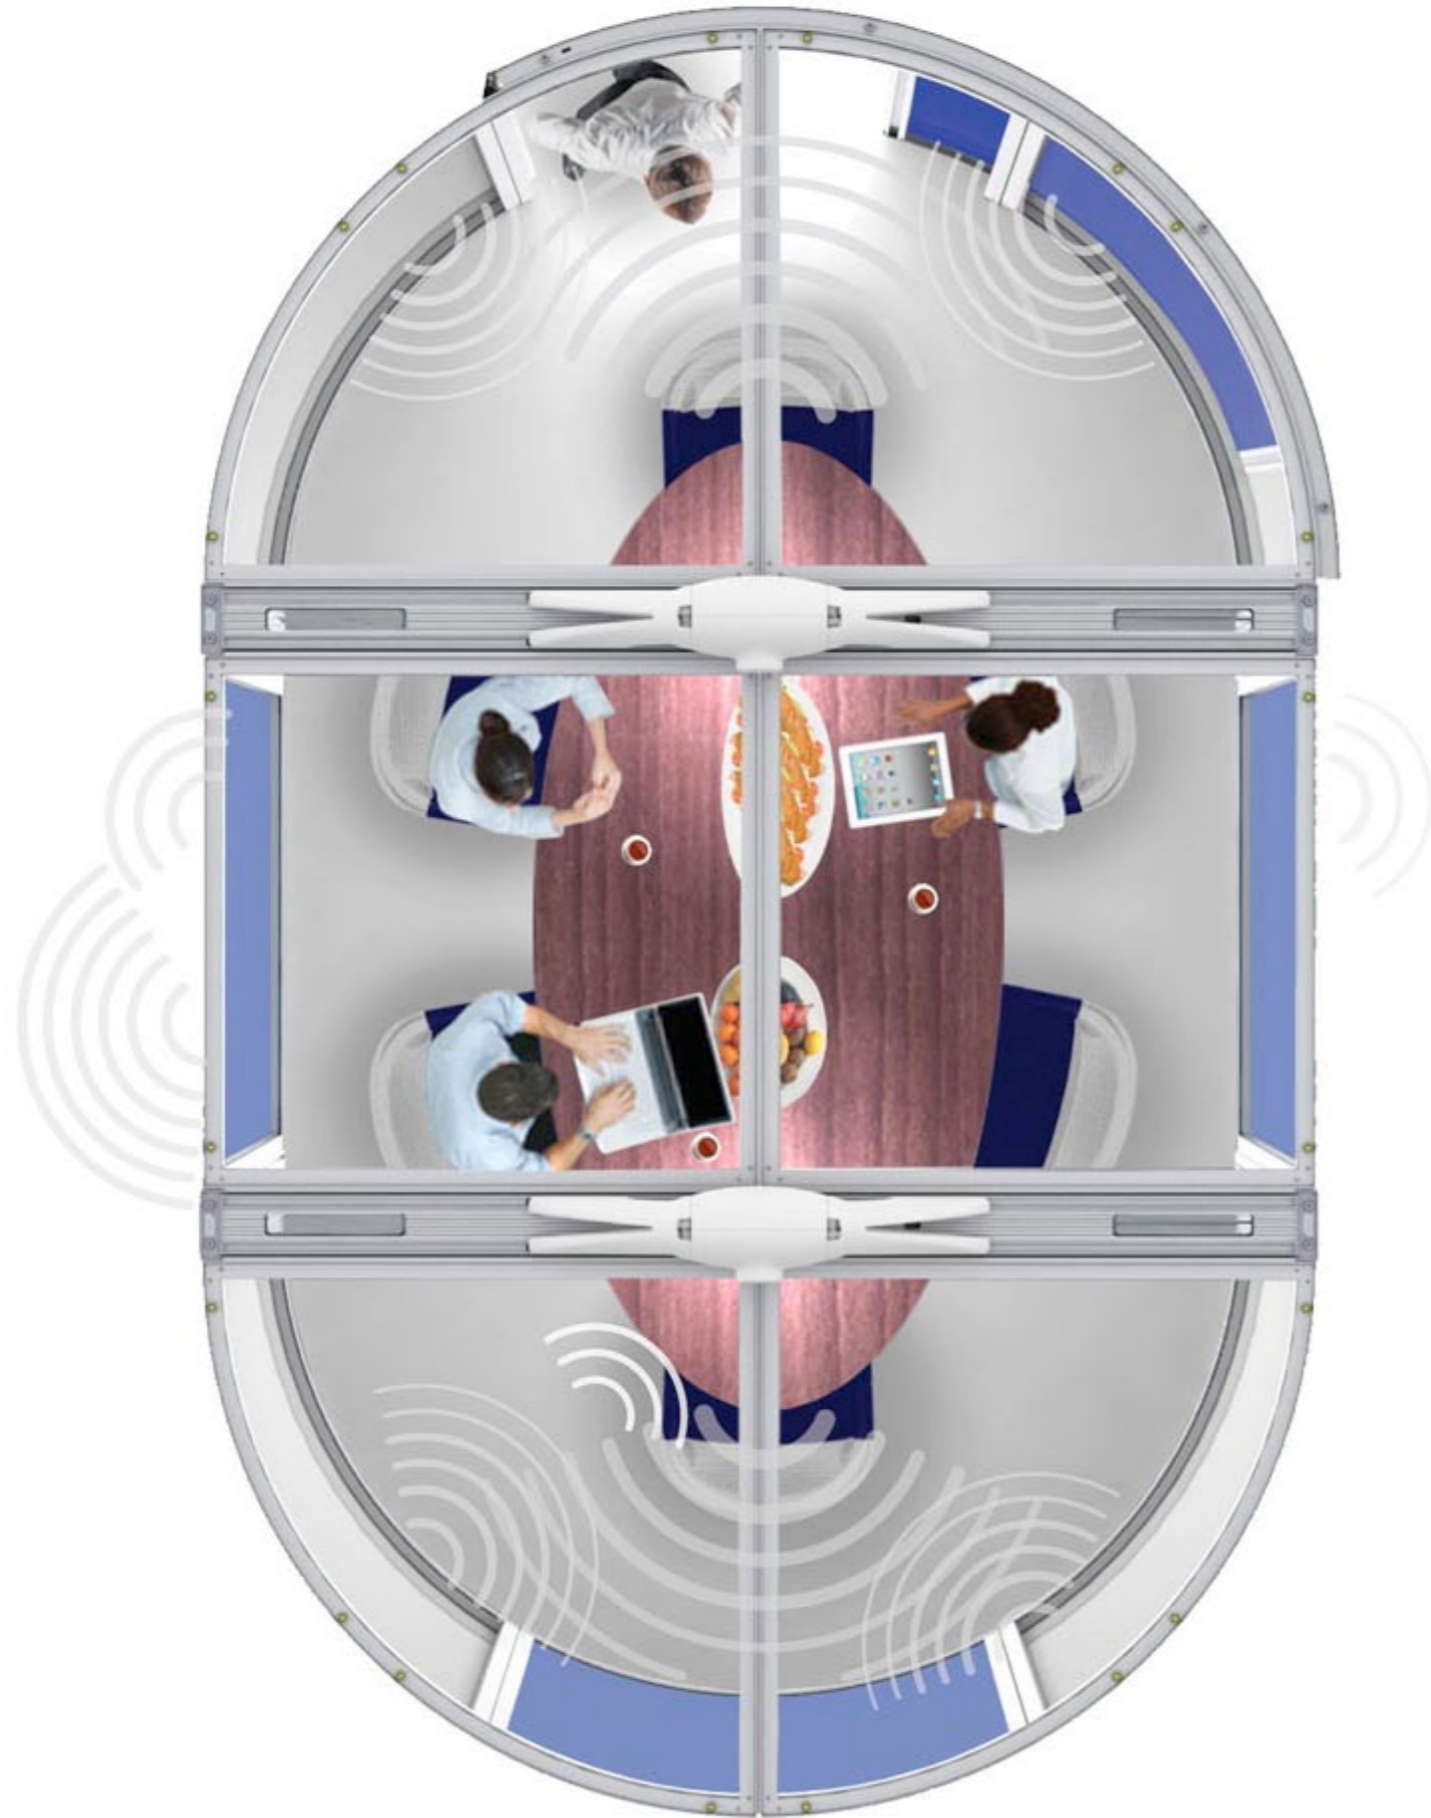

TRENDS
EMPOWER YOUR PEOPLE & BUSINESS
ANDAZ AMSTERDAM PRINSENGRACHT

EVENTS
POP ART CHAIR CONTEST
WOW BOOTCAMP SHANGHAI

PROJECTS
WESTPAC
ERC INSTITUTE

cover photography credit: Owen Raggett

HAWORTH INTRODUCES
HEIGHT ADJUSTABLE TABLES

The best workspaces are carefully designed to actively enhance health and productivity and to promote high performance. In workspace, sit to stand technology is becoming an important part of wellness practice and is manifesting in workspaces globally.

Height adjustable tables were recently added to Haworth's Infinity system and to celebrate, an international team toured Australia to engage with clients and designers around wellness in practice throughout Asia Pacific, and to discuss how wellness is inspiring new design and innovation. See more at ap.haworth.com/home/tables/height-adjustable.

haworthxfriends.com

Orangebox Aira Pods

Aira pods offer privacy where you need it, with the flexibility to change. Inside, you can Focus... Brainstorm... Meet... or Present, thanks to the 28db reduction in distracting outside noise.